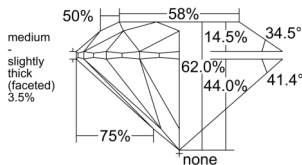

GIA®

FACSIMILE

GIA REPORT 6525392744

Verify this report at GIA.edu

GIA NATURAL DIAMOND DOSSIER®

June 16, 2025
GIA Report Number 6525392744
Shape and Cutting Style ..... Round Brilliant
Measurements ..... 5.52 - 5.57 x 3.44 mm

GRADING RESULTS

Carat Weight ..... 0.64 carat
Color Grade ..... H
Clarity Grade VVS1
Cut Grade ..... Excellent

ADDITIONAL GRADING INFORMATION

Polish ..... Excellent
Symmetry ..... Excellent
Fluorescence ..... None
Clarity Characteristics ..... Cloud, Feather
Inscription(s): GIA 6525392744

PROPORTIONS

Profile to actual proportions

GRADING SCALES

GIA COLOR SCALE	GIA CLARITY SCALE	GIA CUT SCALE	
D	FLAWLESS	EXCELLENT	
E	INTERNALLY FLAWLESS		
F		VVS₁	VERY GOOD
G	VVS₂		
H	VS₁	GOOD	
I	VS₂		
J	SI₁	FAIR	
K	SI₂		
L	I₁	POOR	
M	I₂		
N	I₃		
O			
P			
Q			
R			
S			
T			
U			
V			
W			
X			
Y			
Z