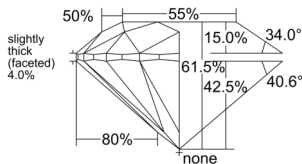

GIA®

FACSIMILE

GIA REPORT 6525382516

Verify this report at GIA.edu

GIA NATURAL DIAMOND DOSSIER®

June 05, 2025
GIA Report Number 6525382516
Shape and Cutting Style ..... Round Brilliant
Measurements ..... 4.38 - 4.40 x 2.70 mm

GRADING RESULTS

Carat Weight ..... 0.32 carat
Color Grade ..... G
Clarity Grade VS2
Cut Grade ..... Excellent

ADDITIONAL GRADING INFORMATION

Polish ..... Excellent
Symmetry ..... Excellent
Fluorescence ..... None
Clarity Characteristics ..... Crystal, Cloud
Inscription(s): GIA 6525382516

PROPORTIONS

Profile to actual proportions

GRADING SCALES

GIA COLOR SCALE	GIA CLARITY SCALE	GIA CUT SCALE	
D	FLAWLESS	EXCELLENT	
E	INTERNALLY FLAWLESS		
F		VVS₁	VERY GOOD
G	VVS₂		
H	VS₁	GOOD	
I	VS₂		
J	SI₁	FAIR	
K	SI₂		
L	I₁	POOR	
M			
N			
O	I₂		
P			
Q			
R	I₃		
S			
T			
U			
V			
W			
X			
Y			
Z