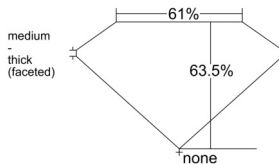

GIA®

FACSIMILE

GIA REPORT 6525379608

Verify this report at GIA.edu

GIA NATURAL DIAMOND DOSSIER®

June 04, 2025
GIA Report Number 6525379608
Shape and Cutting Style ..... Oval Brilliant
Measurements ..... 5.19 x 3.85 x 2.44 mm

GRADING RESULTS

Carat Weight ..... 0.30 carat
Color Grade ..... D
Clarity Grade VS1

ADDITIONAL GRADING INFORMATION

Polish ..... Excellent
Symmetry ..... Very Good
Fluorescence ..... Faint
Clarity Characteristics ..... Feather, Pinpoint
Inscription(s): GIA 6525379608

PROPORTIONS

Profile not to actual proportions

GRADING SCALES

GIA COLOR SCALE		GIA CLARITY SCALE			
COLORLESS	D	VERY VERY SLIGHTLY INCLUDED	FLAWLESS		
	E		INTERNALLY FLAWLESS		
	F	VERY SLIGHTLY INCLUDED	VVS₁		
	G		VVS₂		
	H		VS₁		
	NEAR COLORLESS	I	SLIGHTLY INCLUDED	VS₂	
		J		SI₁	
		FAINT	K	INCLUDED	SI₂
			L		I₁
			M		I₂
VERT LIGHT	N	INCLUDED	I₃		
	O				
	P				
	Q				
	R				
LIGHT	S				
	T				
	U				
	V				
	W				
X					
Y					
Z