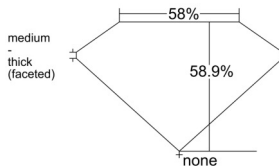

GIA®

FACSIMILE

GIA REPORT 6525325638

Verify this report at GIA.edu

GIA NATURAL DIAMOND DOSSIER®

May 30, 2025
GIA Report Number 6525325638
Shape and Cutting Style ..... Heart Brilliant
Measurements ..... 5.26 x 6.13 x 3.61 mm

GRADING RESULTS

Carat Weight ..... 0.70 carat
Color Grade ..... F
Clarity Grade VVS2

ADDITIONAL GRADING INFORMATION

Polish ..... Excellent
Symmetry ..... Excellent
Fluorescence ..... None
Clarity Characteristics..... Cloud, Needle, Pinpoint, Feather
Inscription(s): GIA 6525325638

PROPORTIONS

Profile not to actual proportions

GRADING SCALES

GIA COLOR SCALE		GIA CLARITY SCALE			
COLORLESS	D	VERY VERY SLIGHTLY INCLUDED	FLAWLESS		
	E		INTERNALLY FLAWLESS		
	F	VERY SLIGHTLY INCLUDED	VVS₁		
	G		VVS₂		
	H		VS₁		
	NEAR COLORLESS	I	SLIGHTLY INCLUDED	VS₂	
		J		SI₁	
		FAINT	K	INCLUDED	SI₂
			L		I₁
			M		I₂
VERT LIGHT			N	INCLUDED	I₃
			O		
			P		
	Q				
LIGHT	R				
	S				
	T				
	U				
	V				
	Z