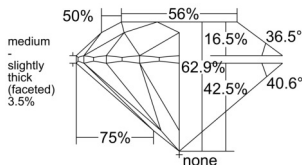

GIA®

FACSIMILE

GIA REPORT 6525292427

Verify this report at GIA.edu

GIA NATURAL DIAMOND DOSSIER®

May 27, 2025
GIA Report Number 6525292427
Shape and Cutting Style ..... Round Brilliant
Measurements ..... 5.76 - 5.81 x 3.64 mm

GRADING RESULTS

Carat Weight ..... 0.76 carat
Color Grade I
Clarity Grade S11
Cut Grade ..... Excellent

ADDITIONAL GRADING INFORMATION

Polish ..... Excellent
Symmetry ..... Excellent
Fluorescence ..... Medium Blue
Clarity Characteristics ..... Crystal, Cloud
Inscription(s): GIA 6525292427

PROPORTIONS

GRADING SCALES

GIA COLOR SCALE	GIA CLARITY SCALE	GIA CUT SCALE
COLOURLESS D	FLAWLESS	EXCELLENT
E	INTERNALLY FLAWLESS	
F		VERY VERY SLIGHTLY SLIGHTLY INCLUDED
G	VVS₁	
H	VVS₂	
I	VS₁	
J		VS₂
K	SI₁	FAIR
L		
M	I₁	POOR
N		
O	I₂	
P	I₃	
Q		
R		
S		
T		
U		
V		
W		
X		
Y		
Z