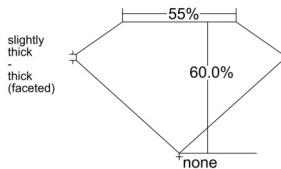

GIA®

FACSIMILE

GIA REPORT 6525285841

Verify this report at GIA.edu

GIA NATURAL DIAMOND DOSSIER®

May 27, 2025
GIA Report Number 6525285841
Shape and Cutting Style ..... Oval Brilliant
Measurements ..... 6.61 x 4.63 x 2.78 mm

GRADING RESULTS

Carat Weight ..... 0.52 carat
Color Grade I
Clarity Grade VVS2

ADDITIONAL GRADING INFORMATION

Polish ..... Excellent
Symmetry ..... Excellent
Fluorescence ..... None
Clarity Characteristics ..... Pinpoint, Cloud
Inscription(s): GIA 6525285841

PROPORTIONS

Profile not to actual proportions

GRADING SCALES

GIA COLOR SCALE		GIA CLARITY SCALE	
COLORLESS	D	VERY VERY SLIGHTLY INCLUDED	FLAWLESS
	E		INTERNALLY FLAWLESS
	F		VVS₁
	G		VVS₂
	H		VS₁
	I		VS₂
	J		SI₁
	K		SI₂
	L		I₁
	M		I₂
NEAR COLORLESS	N	SLIGHTLY INCLUDED	I₃
	O		
	P		
	Q		
FAINT	R		
	S		
	T		
	U		
VERT LIGHT	V		
	W		
	X		
	Y		
LIGHT	Z