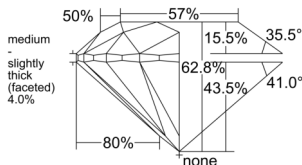

GIA®

FACSIMILE

GIA REPORT 6525262924

Verify this report at GIA.edu

GIA NATURAL DIAMOND DOSSIER®

May 27, 2025
GIA Report Number 6525262924
Shape and Cutting Style ..... Round Brilliant
Measurements ..... 5.79 - 5.83 x 3.65 mm

GRADING RESULTS

Carat Weight ..... 0.76 carat
Color Grade ..... J
Clarity Grade VS2
Cut Grade ..... Excellent

ADDITIONAL GRADING INFORMATION

Polish ..... Excellent
Symmetry ..... Excellent
Fluorescence ..... None
Clarity Characteristics ..... Crystal
Inscription(s): GIA 6525262924

PROPORTIONS

GRADING SCALES

GIA COLOR SCALE

COLOREDNESS	D
	E
	F
	G
	H
	I
	J
NEAR COLORLESS	K
	L
FAIN	M
	N
	O
	P
VERY LIGHT	Q
	R
	S
	T
	U
	V
	W
	X
	Y
LIGHT	Z

GIA CLARITY SCALE

FLAWLESS	INTERNAL FLAWLESS	
		FLAWLESS
VERY VERY SLIGHTLY INCLUDED	VVS₁	
	VVS₂	
VERY SLIGHTLY INCLUDED	VS₁	
	VS₂	
SLIGHTLY INCLUDED	SI₁	
	SI₂	
INCLUDED	I₁	
	I₂	
	I₃	

GIA CUT SCALE

EXCELLENT
VERY GOOD
GOOD
FAIR
POOR