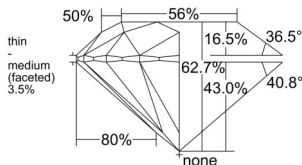

GIA®

FACSIMILE

GIA REPORT 6525257329

Verify this report at GIA.edu

GIA NATURAL DIAMOND DOSSIER®

May 23, 2025
GIA Report Number 6525257329
Shape and Cutting Style ..... Round Brilliant
Measurements ..... 5.25 - 5.27 x 3.30 mm

GRADING RESULTS

Carat Weight ..... 0.56 carat
Color Grade ..... J
Clarity Grade VVS1
Cut Grade ..... Excellent

ADDITIONAL GRADING INFORMATION

Polish ..... Excellent
Symmetry ..... Excellent
Fluorescence ..... Strong Blue
Clarity Characteristics..... Cloud, Pinpoint, Feather
Inscription(s): GIA 6525257329

PROPORTIONS

GRADING SCALES

GIA COLOR SCALE

COLOURLESS	D
	E
	F
	G
	H
	I
	J
NEAR COLOURLESS	K
	L
FAIN	M
	N
	O
	P
VERY LIGHT	Q
	R
	S
	T
	U
	V
	W
	X
	Y
LIGHT	Z

GIA CLARITY SCALE

FLAWLESS	INTERNAL FLAWLESS	
		FLAWLESS
VERY VERY SLIGHTLY INCLUDED	VVS₁	
	VVS₂	
VERY SLIGHTLY INCLUDED	VS₁	
	VS₂	
SLIGHTLY INCLUDED	SI₁	
	SI₂	
INCLUDED	I₁	
	I₂	
	I₃	

GIA CUT SCALE

EXCELLENT
VERY GOOD
GOOD
FAIR
POOR