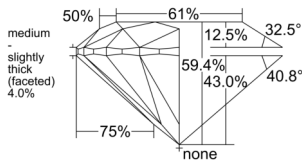

GIA®

FACSIMILE

GIA REPORT 6525154856

Verify this report at GIA.edu

GIA NATURAL DIAMOND DOSSIER®

May 15, 2025
GIA Report Number 6525154856
Shape and Cutting Style ..... Round Brilliant
Measurements ..... 5.12 - 5.16 x 3.05 mm

GRADING RESULTS

Carat Weight ..... 0.50 carat
Color Grade ..... E
Clarity Grade VS1
Cut Grade ..... Excellent

ADDITIONAL GRADING INFORMATION

Polish ..... Excellent
Symmetry ..... Excellent
Fluorescence ..... None
Clarity Characteristics..... Cloud, Needle, Pinpoint
Inscription(s): GIA 6525154856

PROPORTIONS

Profile to actual proportions

GRADING SCALES

GIA COLOR SCALE	GIA CLARITY SCALE	GIA CUT SCALE	
D	FLAWLESS	EXCELLENT	
E	INTERNALLY FLAWLESS		
F		VVS₁	VERY GOOD
G	VVS₂		
H	VS₁	GOOD	
I	VS₂		
J	SI₁	FAIR	
K	SI₂		
L	I₁	POOR	
M			
N			
O	I₂		
P			
Q			
R	I₃		
S			
T			
U			
V			
W			
X			
Y			
Z