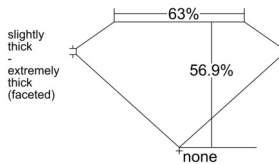

GIA®

FACSIMILE

GIA REPORT 6525144942

Verify this report at GIA.edu

GIA NATURAL DIAMOND DOSSIER®

May 16, 2025
GIA Report Number 6525144942
Shape and Cutting Style ..... Heart Brilliant
Measurements ..... 5.68 x 6.18 x 3.52 mm

GRADING RESULTS

Carat Weight ..... 0.70 carat
Color Grade ..... D
Clarity Grade VS2

ADDITIONAL GRADING INFORMATION

Polish ..... Excellent
Symmetry ..... Very Good
Fluorescence ..... None
Clarity Characteristics ..... Cloud, Feather
Inscription(s): GIA 6525144942

PROPORTIONS

Profile not to actual proportions

GRADING SCALES

GIA COLOR SCALE		GIA CLARITY SCALE			
COLORLESS	D	VERY VERY SLIGHTLY INCLUDED	FLAWLESS		
	E		INTERNALLY FLAWLESS		
	F	VERY SLIGHTLY INCLUDED	VVS₁		
	G		VVS₂		
	H		VS₁		
	NEAR COLORLESS	I	SLIGHTLY INCLUDED	VS₂	
		J		SI₁	
		FAINT	K	INCLUDED	SI₂
			L		I₁
			M		I₂
VERT LIGHT	N		INCLUDED	I₃	
	O				
	P				
	Q				
	R				
LIGHT	S				
	T				
	U				
	V				
	W				
	Z