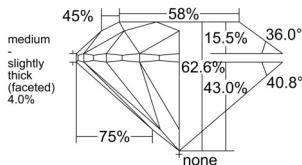

GIA®

FACSIMILE

GIA REPORT 6525077846

Verify this report at GIA.edu

GIA NATURAL DIAMOND DOSSIER®

May 06, 2025
GIA Report Number 6525077846
Shape and Cutting Style ..... Round Brilliant
Measurements ..... 5.12 - 5.15 x 3.21 mm

GRADING RESULTS

Carat Weight ..... 0.53 carat
Color Grade I
Clarity Grade S11
Cut Grade ..... Excellent

ADDITIONAL GRADING INFORMATION

Polish ..... Excellent
Symmetry ..... Excellent
Fluorescence ..... None
Clarity Characteristics ..... Crystal
Inscription(s): GIA 6525077846

PROPORTIONS

Profile to actual proportions

GRADING SCALES

GIA COLOR SCALE

COLOREDNESS	D
	E
	F
	G
	H
	I
	J
NEAR COLORLESS	K
	L
FAIN	M
	N
	O
	P
VERY LIGHT	Q
	R
	S
	T
	U
	V
	W
	X
	Y
LIGHT	Z

GIA CLARITY SCALE

FLAWLESS	VERY VERY SLIGHTLY INCLUDED	VVS₁	VVS₂	VS₁	VS₂	S1₁	S1₂	I₁	I₂	I₃	
											VERY SLIGHTLY INCLUDED
INTERNALLY FLAWLESS											

GIA CUT SCALE

EXCELLENT
VERY GOOD
GOOD
FAIR
POOR