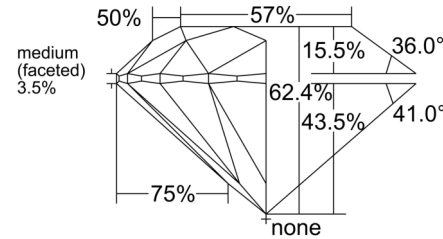

GIA NATURAL DIAMOND GRADING REPORT

May 09, 2025
GIA Report Number 6525077337
Shape and Cutting Style ..... Round Brilliant
Measurements ..... 10.93 - 10.95 x 6.83 mm

GRADING RESULTS

Carat Weight ..... 5.03 carat
Color Grade ..... F
Clarity Grade SI1
Cut Grade ..... Excellent

ADDITIONAL GRADING INFORMATION

Polish ..... Excellent
Symmetry ..... Excellent
Fluorescence ..... None
Inscription(s): GIA 6525077337

Comments: Additional clouds are not shown. Pinpoints are not shown.

PROPORTIONS

Profile to actual proportions