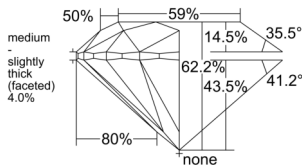

GIA®

FACSIMILE

GIA REPORT 6525019154

Verify this report at GIA.edu

GIA NATURAL DIAMOND DOSSIER®

April 29, 2025
GIA Report Number 6525019154
Shape and Cutting Style ..... Round Brilliant
Measurements ..... 5.36 - 5.39 x 3.35 mm

GRADING RESULTS

Carat Weight ..... 0.60 carat
Color Grade ..... F
Clarity Grade VS1
Cut Grade ..... Excellent

ADDITIONAL GRADING INFORMATION

Polish ..... Excellent
Symmetry ..... Excellent
Fluorescence ..... Faint
Clarity Characteristics..... Cloud, Pinpoint, Needle
Inscription(s): GIA 6525019154

PROPORTIONS

GRADING SCALES

GIA COLOR SCALE	GIA CLARITY SCALE	GIA CUT SCALE	
D	FLAWLESS	EXCELLENT	
E	INTERNALLY FLAWLESS		
F		VVS₁	VERY GOOD
G	VVS₂		
H	VS₁	GOOD	
I	VS₂		
J	SI₁	FAIR	
K	SI₂		
L	I₁	POOR	
M	I₂		
N	I₃		
O			
P			
Q			
R			
S			
T			
U			
V			
W			
X			
Y			
Z