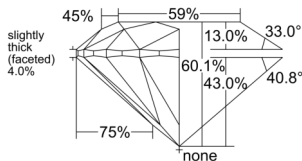

GIA®

FACSIMILE

GIA REPORT 6522998633

Verify this report at GIA.edu

GIA NATURAL DIAMOND DOSSIER®

August 04, 2025
GIA Report Number 6522998633
Shape and Cutting Style ..... Round Brilliant
Measurements ..... 4.44 - 4.46 x 2.68 mm

GRADING RESULTS

Carat Weight ..... 0.32 carat
Color Grade ..... E
Clarity Grade ..... Flawless
Cut Grade ..... Excellent

ADDITIONAL GRADING INFORMATION

Polish ..... Excellent
Symmetry ..... Excellent
Fluorescence ..... None
Clarity Characteristics ..... None
Inscription(s): GIA 6522998633

PROPORTIONS

Profile to actual proportions

GRADING SCALES

GIA COLOR SCALE	GIA CLARITY SCALE	GIA CUT SCALE	
D	FLAWLESS	EXCELLENT	
E	INTERNALLY FLAWLESS		
F		VVS₁	VERY GOOD
G	VVS₂		
H	VS₁	GOOD	
I	VS₂		
J	SI₁	FAIR	
K	SI₂		
L	I₁	POOR	
M	I₂		
N	I₃		
O			
P			
Q			
R			
S			
T			
U			
V			
W			
X			
Y			
Z