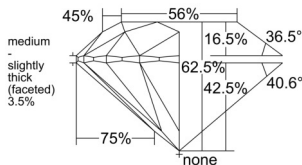

GIA®

FACSIMILE

GIA REPORT 6522998236

Verify this report at GIA.edu

GIA NATURAL DIAMOND DOSSIER®

August 01, 2025
GIA Report Number 6522998236
Shape and Cutting Style ..... Round Brilliant
Measurements ..... 5.15 - 5.18 x 3.23 mm

GRADING RESULTS

Carat Weight ..... 0.53 carat
Color Grade ..... H
Clarity Grade VVS2
Cut Grade ..... Excellent

ADDITIONAL GRADING INFORMATION

Polish ..... Excellent
Symmetry ..... Excellent
Fluorescence ..... None
Clarity Characteristics ..... Pinpoint, Cloud
Inscription(s): GIA 6522998236

PROPORTIONS

GRADING SCALES

GIA COLOR SCALE	GIA CLARITY SCALE	GIA CUT SCALE	
D	FLAWLESS	EXCELLENT	
E	INTERNALLY FLAWLESS		
F		VVS₁	VERY GOOD
G	VVS₂		
H	VS₁	GOOD	
I	VS₂		
J	SI₁	FAIR	
K	SI₂		
L	I₁	POOR	
M	I₂		
N	I₃		
O			
P			
Q			
R			
S			
T			
U			
V			
W			
X			
Y			
Z