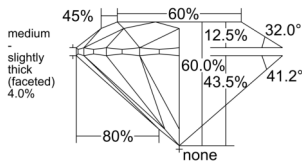

GIA®

FACSIMILE

GIA REPORT 6522986199

Verify this report at GIA.edu

GIA NATURAL DIAMOND DOSSIER®

July 31, 2025
GIA Report Number 6522986199
Shape and Cutting Style ..... Round Brilliant
Measurements ..... 4.33 - 4.35 x 2.60 mm

GRADING RESULTS

Carat Weight ..... 0.30 carat
Color Grade ..... H
Clarity Grade VVS1
Cut Grade ..... Excellent

ADDITIONAL GRADING INFORMATION

Polish ..... Excellent
Symmetry ..... Excellent
Fluorescence ..... None
Clarity Characteristics ..... Pinpoint, Cloud, Feather
Inscription(s): GIA 6522986199

PROPORTIONS

Profile to actual proportions

GRADING SCALES

GIA COLOR SCALE	GIA CLARITY SCALE	GIA CUT SCALE	
D	FLAWLESS	EXCELLENT	
E	INTERNALLY FLAWLESS		
F		VVS₁	VERY GOOD
G	VVS₂		
H	VS₁	GOOD	
I	VS₂		
J	SI₁	FAIR	
K	SI₂		
L	I₁	POOR	
M	I₂		
N	I₃		
O			
P			
Q			
R			
S			
T			
U			
V			
W			
X			
Y			
Z