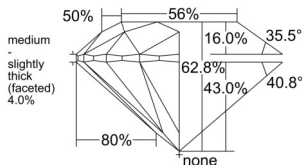

GIA®

FACSIMILE

GIA REPORT 6522978811

Verify this report at GIA.edu

GIA NATURAL DIAMOND DOSSIER®

July 31, 2025
GIA Report Number 6522978811
Shape and Cutting Style ..... Round Brilliant
Measurements ..... 5.62 - 5.66 x 3.54 mm

GRADING RESULTS

Carat Weight ..... 0.70 carat
Color Grade ..... H
Clarity Grade VS2
Cut Grade ..... Excellent

ADDITIONAL GRADING INFORMATION

Polish ..... Excellent
Symmetry ..... Excellent
Fluorescence ..... None
Clarity Characteristics..... Crystal, Feather, Indented Natural
Inspection(s): GIA 6522978811

PROPORTIONS

GRADING SCALES

GIA COLOR SCALE

COLOURESS	D
	E
	F
	G
	H
	I
	J
NEAR COLOURESS	K
	L
FADING	M
	N
	O
	P
	Q
	R
	S
	T
	U
	V
	W
	X
	Y
	Z

GIA CLARITY SCALE

VERY VERY SLIGHTLY INCLUDED	FLAWLESS
	INTERNALLY FLAWLESS
VERY SLIGHTLY INCLUDED	VVS₁
	VVS₂
SLIGHTLY INCLUDED	VS₁
	VS₂
INCLUDED	SI₁
	SI₂
	I₁
	I₂
	I₃

GIA CUT SCALE

EXCELLENT
VERY GOOD
GOOD
FAIR
POOR