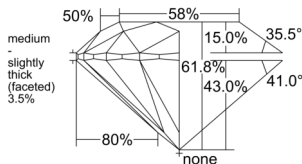

GIA®

FACSIMILE

GIA NATURAL DIAMOND DOSSIER®

August 06, 2025
GIA Report Number 6522959439
Shape and Cutting Style ..... Round Brilliant
Measurements ..... 5.87 - 5.91 x 3.64 mm

GRADING RESULTS

Carat Weight ..... 0.78 carat
Color Grade ..... D
Clarity Grade VVS1
Cut Grade ..... Excellent

ADDITIONAL GRADING INFORMATION

Polish ..... Excellent
Symmetry ..... Excellent
Fluorescence ..... Strong Blue
Clarity Characteristics ..... Pinpoint
Inscription(s): GIA 6522959439

GIA REPORT 6522959439

Verify this report at GIA.edu

PROPORTIONS

GRADING SCALES

GIA COLOR SCALE	GIA CLARITY SCALE	GIA CUT SCALE	
D	FLAWLESS	EXCELLENT	
E	INTERNALLY FLAWLESS		
F		VVS₁	VERY GOOD
G	VVS₂		
H	VS₁	GOOD	
I	VS₂		
J	SI₁	FAIR	
K	SI₂		
L	I₁	POOR	
M	I₂		
N	I₃		
O			
P			
Q			
R			
S			
T			
U			
V			
W			
X			
Y			
Z