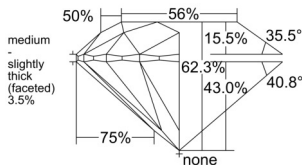

GIA®

FACSIMILE

GIA REPORT 6522938633

Verify this report at GIA.edu

GIA NATURAL DIAMOND DOSSIER®

July 29, 2025
GIA Report Number 6522938633
Shape and Cutting Style ..... Round Brilliant
Measurements ..... 5.91 - 5.94 x 3.69 mm

GRADING RESULTS

Carat Weight ..... 0.80 carat
Color Grade ..... F
Clarity Grade VVS1
Cut Grade ..... Excellent

ADDITIONAL GRADING INFORMATION

Polish ..... Excellent
Symmetry ..... Excellent
Fluorescence ..... Strong Blue
Clarity Characteristics ..... Pinpoint, Feather
Inscription(s): GIA 6522938633

PROPORTIONS

Profile to actual proportions

GRADING SCALES

GIA COLOR SCALE	GIA CLARITY SCALE	GIA CUT SCALE
COLOURESS	FLAWLESS	EXCELLENT
D	INTERNALLY FLAWLESS	
E	VVS₁	VERY GOOD
F		
G	VS₁	GOOD
H		
I	SI₁	FAIR
J		
K	I₁	POOR
L		
M	I₂	
N		
O	I₃	
P		
Q		
R		
S		
T		
U		
V		
W		
X		
Y		
Z