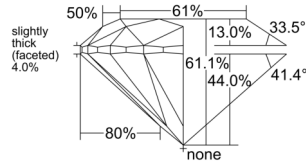

GIA®

FACSIMILE

GIA REPORT 6522932901

Verify this report at GIA.edu

GIA NATURAL DIAMOND DOSSIER®

July 28, 2025
GIA Report Number 6522932901
Shape and Cutting Style ..... Round Brilliant
Measurements ..... 5.43 - 5.46 x 3.33 mm

GRADING RESULTS

Carat Weight ..... 0.61 carat
Color Grade ..... E
Clarity Grade S11
Cut Grade ..... Excellent

ADDITIONAL GRADING INFORMATION

Polish ..... Excellent
Symmetry ..... Excellent
Fluorescence ..... None
Clarity Characteristics ..... Crystal
Inscription(s): GIA 6522932901

PROPORTIONS

Profile to actual proportions