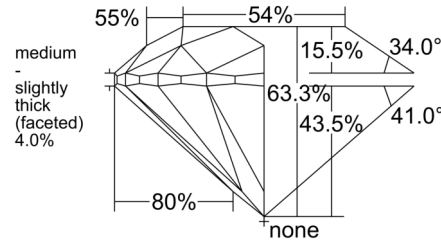

GIA NATURAL DIAMOND GRADING REPORT

July 28, 2025
GIA Report Number 6522931880
Shape and Cutting Style Round Brilliant
Measurements 6.32 - 6.36 x 4.01 mm

GRADING RESULTS

Carat Weight 1.00 carat
Color Grade E
Clarity Grade VVS2
Cut Grade Excellent

ADDITIONAL GRADING INFORMATION

Polish Excellent
Symmetry Excellent
Fluorescence None
Inscription(s): GIA 6522931880

PROPORTIONS

Profile to actual proportions

CLARITY CHARACTERISTICS

KEY TO SYMBOLS*

- Pinpoint
- ~ Feather
- ∧ Indented Natural
- ∧ Natural

* Red symbols denote internal characteristics (inclusions). Green or black symbols denote external characteristics (blemishes). Diagram is an approximate representation of the diamond, and symbols shown indicate type, position, and approximate size of clarity characteristics. All clarity characteristics may not be shown. Details of finish are not shown.