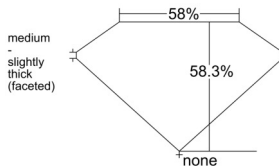

GIA®

FACSIMILE

GIA REPORT 6522931724

Verify this report at GIA.edu

GIA NATURAL DIAMOND DOSSIER®

July 28, 2025
GIA Report Number 6522931724
Shape and Cutting Style ..... Heart Brilliant
Measurements ..... 5.10 x 5.93 x 3.46 mm

GRADING RESULTS

Carat Weight ..... 0.62 carat
Color Grade ..... D
Clarity Grade VS2

ADDITIONAL GRADING INFORMATION

Polish ..... Excellent
Symmetry ..... Excellent
Fluorescence ..... None
Clarity Characteristics ..... Feather, Crystal, Cloud
Inscription(s): GIA 6522931724

PROPORTIONS

Profile not to actual proportions

GRADING SCALES

GIA COLOR SCALE		GIA CLARITY SCALE	
COLORLESS	D	VERY VERY SLIGHTLY INCLUDED	FLAWLESS
	E		INTERNALLY FLAWLESS
	F		VVS₁
	G		VVS₂
	H		VS₁
	I		VS₂
	J		SI₁
	K		SI₂
	L		I₁
	M		I₂
NEAR COLORLESS	N	SLIGHTLY INCLUDED	I₃
	O		
	P		
	Q		
FAINT	R		
	S		
	T		
	U		
VERT LIGHT	V		
	W		
	X		
	Y		
LIGHT	Z