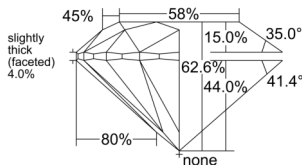

GIA®

FACSIMILE

GIA REPORT 6522891453

Verify this report at GIA.edu

GIA NATURAL DIAMOND DOSSIER®

July 24, 2025
GIA Report Number 6522891453
Shape and Cutting Style ..... Round Brilliant
Measurements ..... 5.16 - 5.18 x 3.24 mm

GRADING RESULTS

Carat Weight ..... 0.53 carat
Color Grade ..... H
Clarity Grade VS1
Cut Grade ..... Excellent

ADDITIONAL GRADING INFORMATION

Polish ..... Excellent
Symmetry ..... Excellent
Fluorescence ..... None
Clarity Characteristics..... Crystal, Needle
Inscription(s): GIA 6522891453

PROPORTIONS

Profile to actual proportions

GRADING SCALES

GIA COLOR SCALE	GIA CLARITY SCALE	GIA CUT SCALE	
D	FLAWLESS	EXCELLENT	
E	INTERNALLY FLAWLESS		
F		VVS₁	VERY GOOD
G	VVS₂		
H	VS₁	GOOD	
I	VS₂		
J	SI₁	FAIR	
K	SI₂		
L	I₁	POOR	
M	I₂		
N	I₃		
O			
P			
Q			
R			
S			
T			
U			
V			
W			
X			
Y			
Z