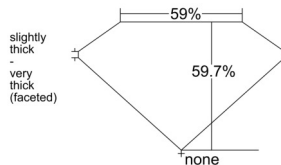

GIA®

FACSIMILE

GIA REPORT

*****63540

Verify this report at GIA.edu

GIA NATURAL DIAMOND DOSSIER®

July 21, 2025

GIA Report Number *****63540

Shape and Cutting Style ..... Heart Brilliant

Measurements ..... 5.31 x 6.25 x 3.73 mm

GRADING RESULTS

Carat Weight ..... 0.71 carat

Color Grade ..... J

Clarity Grade VVS2

ADDITIONAL GRADING INFORMATION

Polish ..... Excellent

Symmetry ..... Excellent

Fluorescence ..... None

Clarity Characteristics..... Needle, Pinpoint, Internal Graining,
Surface Graining

Inscription(s): GIA *****63540

PROPORTIONS

Profile not to actual proportions

GRADING SCALES

GIA COLOR SCALE		GIA CLARITY SCALE			
COLORLESS	D	VERY VERY SLIGHTLY INCLUDED	FLAWLESS		
	E		INTERNALLY FLAWLESS		
	F	VERY SLIGHTLY INCLUDED	VVS₁		
	G		VVS₂		
	H		VS₁		
	NEAR COLORLESS	I	VERY SLIGHTLY INCLUDED	VS₂	
		J		SI₁	
		FAINT	K	SLIGHTLY INCLUDED	SI₂
			L		I₁
			M		I₂
VERT LIGHT	N	INCLUDED	I₃		
	O				
	P				
	Q				
	R				
	S				
LIGHT	T				
	U				
	V				
	W				
	X				
	Y				
	Z