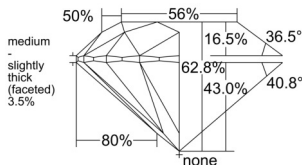

GIA®

FACSIMILE

GIA REPORT 6522847851

Verify this report at GIA.edu

GIA NATURAL DIAMOND DOSSIER®

July 19, 2025
GIA Report Number 6522847851
Shape and Cutting Style ..... Round Brilliant
Measurements ..... 4.39 - 4.42 x 2.77 mm

GRADING RESULTS

Carat Weight ..... 0.33 carat
Color Grade ..... F
Clarity Grade VS2
Cut Grade ..... Excellent

ADDITIONAL GRADING INFORMATION

Polish ..... Excellent
Symmetry ..... Excellent
Fluorescence ..... None
Clarity Characteristics ..... Crystal, Cloud
Inscription(s): GIA 6522847851

PROPORTIONS

GRADING SCALES

GIA COLOR SCALE	GIA CLARITY SCALE	GIA CUT SCALE	
D	FLAWLESS	EXCELLENT	
E	INTERNALLY FLAWLESS		
F		VVS₁	VERY GOOD
G	VVS₂		
H	VS₁	GOOD	
I	VS₂		
J	SI₁	FAIR	
K	SI₂		
L	I₁	POOR	
M	I₂		
N	I₃		
O			
P			
Q			
R			
S			
T			
U			
V			
W			
X			
Y			
Z