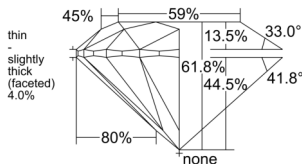

GIA®

FACSIMILE

GIA REPORT 6522821761

Verify this report at GIA.edu

GIA NATURAL DIAMOND DOSSIER®

August 14, 2025
GIA Report Number 6522821761
Shape and Cutting Style ..... Round Brilliant
Measurements ..... 5.00 - 5.02 x 3.10 mm

GRADING RESULTS

Carat Weight ..... 0.47 carat
Color Grade ..... D
Clarity Grade ..... Flawless
Cut Grade ..... Excellent

ADDITIONAL GRADING INFORMATION

Polish ..... Excellent
Symmetry ..... Excellent
Fluorescence ..... None
Clarity Characteristics ..... None
Inscription(s): GIA 6522821761

PROPORTIONS

Profile to actual proportions