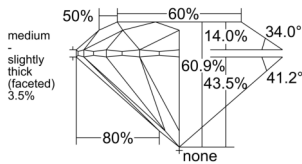

GIA®

FACSIMILE

GIA REPORT 6522816337

Verify this report at GIA.edu

GIA NATURAL DIAMOND DOSSIER®

July 16, 2025
GIA Report Number 6522816337
Shape and Cutting Style ..... Round Brilliant
Measurements ..... 5.20 - 5.24 x 3.18 mm

GRADING RESULTS

Carat Weight ..... 0.53 carat
Color Grade ..... F
Clarity Grade VVS1
Cut Grade ..... Excellent

ADDITIONAL GRADING INFORMATION

Polish ..... Excellent
Symmetry ..... Excellent
Fluorescence ..... Faint
Clarity Characteristics ..... Pinpoint
Inscription(s): GIA 6522816337

PROPORTIONS

Profile to actual proportions