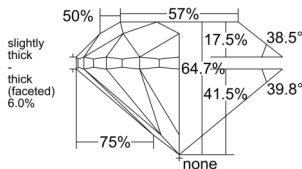

GIA®

FACSIMILE

GIA REPORT 6522805440

Verify this report at GIA.edu

GIA NATURAL DIAMOND DOSSIER®

July 22, 2025
GIA Report Number 6522805440
Shape and Cutting Style ..... Round Brilliant
Measurements ..... 4.85 - 4.92 x 3.16 mm

GRADING RESULTS

Carat Weight ..... 0.50 carat
Color Grade ..... F
Clarity Grade VS2
Cut Grade ..... Good

ADDITIONAL GRADING INFORMATION

Polish ..... Very Good
Symmetry ..... Very Good
Fluorescence ..... None
Clarity Characteristics ..... Crystal
Inscription(s): GIA 6522805440

PROPORTIONS

Profile to actual proportions