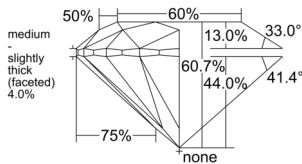

GIA®

FACSIMILE

GIA REPORT 6522800955

Verify this report at GIA.edu

GIA NATURAL DIAMOND DOSSIER®

July 16, 2025
GIA Report Number 6522800955
Shape and Cutting Style ..... Round Brilliant
Measurements ..... 5.05 - 5.08 x 3.08 mm

GRADING RESULTS

Carat Weight ..... 0.48 carat
Color Grade ..... D
Clarity Grade ..... Flawless
Cut Grade ..... Excellent

ADDITIONAL GRADING INFORMATION

Polish ..... Excellent
Symmetry ..... Excellent
Fluorescence ..... None
Clarity Characteristics ..... None
Inscription(s): GIA 6522800955

PROPORTIONS

Profile to actual proportions

GRADING SCALES

GIA COLOR SCALE	GIA CLARITY SCALE	GIA CUT SCALE	
D	FLAWLESS	EXCELLENT	
E	INTERNALLY FLAWLESS		
F		VVS₁	VERY GOOD
G	VVS₂		
H	VS₁	GOOD	
I	VS₂		
J	SI₁	FAIR	
K	SI₂		
L	I₁	POOR	
M			
N			
O	I₂		
P			
Q			
R	I₃		
S			
T			
U			
V			
W			
X			
Y			
Z