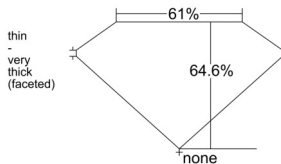

GIA®

FACSIMILE

GIA REPORT 6522776574

Verify this report at gia.edu

GIA NATURAL DIAMOND DOSSIER®

July 12, 2025
GIA Report Number 6522776574
Shape and Cutting Style ..... Pear Brilliant
Measurements ..... 6.69 x 4.43 x 2.86 mm

GRADING RESULTS

Carat Weight ..... 0.50 carat
Color Grade ..... D
Clarity Grade VS1

ADDITIONAL GRADING INFORMATION

Polish ..... Excellent
Symmetry ..... Very Good
Fluorescence ..... Faint
Clarity Characteristics..... Feather, Cloud, Pinpoint
Inscription(s): GIA 6522776574

PROPORTIONS

Profile not to actual proportions

GRADING SCALES

GIA COLOR SCALE		GIA CLARITY SCALE	
COLORLESS	D	VERY VERY SLIGHTLY INCLUDED	FLAWLESS
	E		INTERNALLY FLAWLESS
	F		VVS₁
	G		VVS₂
	H		VS₁
	I		VS₂
	J		SI₁
	K		SI₂
	L		I₁
	M		I₂
NEAR COLORLESS	N	SLIGHTLY INCLUDED	I₃
	O		
	P		
	Q		
FAINT	R		
	S		
	T		
	U		
VERT LIGHT	V		
	W		
	X		
	Y		
LIGHT	Z