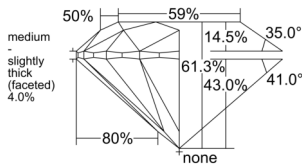

GIA®

FACSIMILE

GIA REPORT 6522762740

Verify this report at GIA.edu

GIA NATURAL DIAMOND DOSSIER®

July 10, 2025
GIA Report Number 6522762740
Shape and Cutting Style ..... Round Brilliant
Measurements ..... 5.07 - 5.11 x 3.12 mm

GRADING RESULTS

Carat Weight ..... 0.50 carat
Color Grade ..... G
Clarity Grade S11
Cut Grade ..... Excellent

ADDITIONAL GRADING INFORMATION

Polish ..... Excellent
Symmetry ..... Excellent
Fluorescence ..... None
Clarity Characteristics..... Crystal, Feather, Cloud
Inscription(s): GIA 6522762740

PROPORTIONS

Profile to actual proportions

GRADING SCALES

GIA COLOR SCALE

COLOURESS	D
	E
	F
	G
	H
	I
	J
NEAR COLOURESS	K
	L
FAIN	M
	N
	O
	P
	Q
	R
	S
	T
	U
	V
	W
	X
	Y
LIGHT	Z

GIA CLARITY SCALE

VERY VERY SLIGHTLY INCLUDED	FLAWLESS
	INTERNALLY FLAWLESS
VERY SLIGHTLY INCLUDED	VVS₁
	VVS₂
SLIGHTLY INCLUDED	VS₁
	VS₂
INCLUDED	SI₁
	SI₂
	I₁
	I₂
	I₃

GIA CUT SCALE

EXCELLENT
VERY GOOD
GOOD
FAIR
POOR