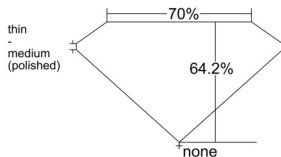

GIA®

FACSIMILE

GIA REPORT 6522755708

Verify this report at GIA.edu

GIA NATURAL DIAMOND DOSSIER®

July 10, 2025
GIA Report Number 6522755708
Shape and Cutting Style ..... Emerald Cut
Measurements ..... 6.48 x 4.63 x 2.97 mm

GRADING RESULTS

Carat Weight ..... 0.80 carat
Color Grade ..... E
Clarity Grade VS1

ADDITIONAL GRADING INFORMATION

Polish ..... Excellent
Symmetry ..... Excellent
Fluorescence ..... None
Clarity Characteristics..... Crystal, Cloud, Pinpoint
Inscription(s): GIA 6522755708

PROPORTIONS

Profile not to actual proportions

GRADING SCALES

GIA COLOR SCALE		GIA CLARITY SCALE		
COLORLESS	D	VERY VERY SLIGHTLY INCLUDED	FLAWLESS	
	E		INTERNALLY FLAWLESS	
	F		VS₁	
	G		VS₂	
	NEAR COLORLESS	H	VERY SLIGHTLY INCLUDED	VS₁
		I		VS₂
		J		SI₁
		K		SI₂
	FAINT	L	INCLUDED	I₁
		M		I₂
N		I₃		
O				
VERT LIGHT	P			
	Q			
	R			
	S			
	T			
	U			
	V			
	W			
LIGHT	X			
	Y			
Z