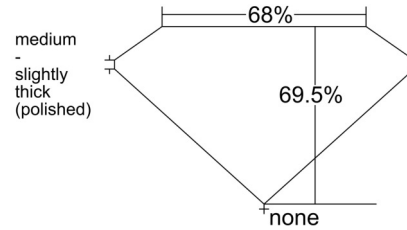

GIA NATURAL DIAMOND GRADING REPORT

July 12, 2025
 GIA Report Number 6522755552
 Shape and Cutting Style Emerald Cut
 Measurements 6.73 x 4.78 x 3.32 mm

GRADING RESULTS

Carat Weight 1.01 carat
 Color Grade G
 Clarity Grade SI2

Profile not to actual proportions

CLARITY CHARACTERISTICS

KEY TO SYMBOLS*

- Feather
- Needle
- Pinpoint

* Red symbols denote internal characteristics (inclusions). Green or black symbols denote external characteristics (blemishes). Diagram is an approximate representation of the diamond, and symbols shown indicate type, position, and approximate size of clarity characteristics. All clarity characteristics may not be shown. Details of finish are not shown.