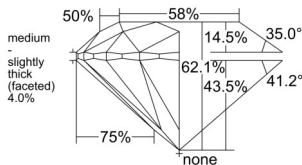

GIA®

FACSIMILE

GIA REPORT 6522749276

Verify this report at GIA.edu

GIA NATURAL DIAMOND DOSSIER®

July 09, 2025
GIA Report Number **6522749276**
Shape and Cutting Style ..... **Round Brilliant**
Measurements ..... **5.77 - 5.80 x 3.59 mm**

GRADING RESULTS

Carat Weight ..... **0.74 carat**
Color Grade ..... **G**
Clarity Grade **VS2**
Cut Grade ..... **Excellent**

ADDITIONAL GRADING INFORMATION

Polish ..... **Excellent**
Symmetry ..... **Excellent**
Fluorescence ..... **None**
Clarity Characteristics..... **Crystal, Cloud**
Inscription(s): **GIA 6522749276**

PROPORTIONS

GRADING SCALES

GIA COLOR SCALE	GIA CLARITY SCALE	GIA CUT SCALE	
D	FLAWLESS	EXCELLENT	
E	INTERNALLY FLAWLESS		
F		VVS₁	VERY GOOD
G	VVS₂		
H	VS₁	GOOD	
I	VS₂		
J	SI₁	FAIR	
K	SI₂		
L	I₁	POOR	
M	I₂		
N	I₃		
O			
P			
Q			
R			
S			
T			
U			
V			
W			
X			
Y			
Z