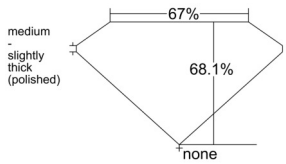

GIA®

FACSIMILE

GIA REPORT 6522723669

Verify this report at GIA.edu

GIA NATURAL DIAMOND DOSSIER®

July 08, 2025
GIA Report Number 6522723669
Shape and Cutting Style ..... Emerald Cut
Measurements ..... 4.79 x 3.48 x 2.37 mm

GRADING RESULTS

Carat Weight ..... 0.35 carat
Color Grade ..... E
Clarity Grade VS1

ADDITIONAL GRADING INFORMATION

Polish ..... Excellent
Symmetry ..... Excellent
Fluorescence ..... None
Clarity Characteristics..... Crystal, Cloud, Pinpoint
Inscription(s): GIA 6522723669

PROPORTIONS

Profile not to actual proportions

GRADING SCALES

GIA COLOR SCALE		GIA CLARITY SCALE			
COLORLESS	D	VERY VERY SLIGHTLY INCLUDED	FLAWLESS		
	E		INTERNALLY FLAWLESS		
	F	VERY SLIGHTLY INCLUDED	VVS₁		
	G		VVS₂		
	H		VS₁		
	NEAR COLORLESS	I	SLIGHTLY INCLUDED	VS₂	
		J		SI₁	
		FAINT	K	INCLUDED	SI₂
			L		I₁
			M		I₂
VERTICALLY LIGHT	N	LIGHT	I₃		
	O				
	P				
	Q				
	R