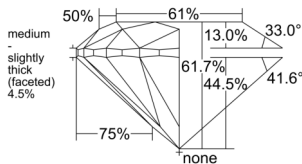

GIA®

FACSIMILE

GIA REPORT 6522672357

Verify this report at GIA.edu

GIA NATURAL DIAMOND DOSSIER®

July 02, 2025
GIA Report Number 6522672357
Shape and Cutting Style ..... Round Brilliant
Measurements ..... 5.96 - 6.00 x 3.69 mm

GRADING RESULTS

Carat Weight ..... 0.81 carat
Color Grade ..... K
Clarity Grade S11
Cut Grade ..... Excellent

ADDITIONAL GRADING INFORMATION

Polish ..... Excellent
Symmetry ..... Excellent
Fluorescence ..... Medium Blue
Clarity Characteristics ..... Crystal, Cloud
Inscription(s): GIA 6522672357

PROPORTIONS

Profile to actual proportions

GRADING SCALES

GIA COLOR SCALE	GIA CLARITY SCALE	GIA CUT SCALE	
D	FLAWLESS	EXCELLENT	
E	INTERNALLY FLAWLESS		
F		VVS₁	VERY GOOD
G	VVS₂		
H	VS₁	GOOD	
I	VS₂		
J	S1₁	FAIR	
K	S1₂		
L	I₁	POOR	
M	I₂		
N	I₃		
O			
P			
Q			
R			
S			
T			
U			
V			
W			
X			
Y			
Z