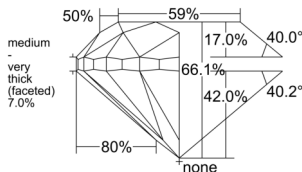

GIA®

FACSIMILE

GIA REPORT 6522647696

Verify this report at GIA.edu

GIA NATURAL DIAMOND DOSSIER®

July 01, 2025
GIA Report Number 6522647696
Shape and Cutting Style ..... Round Brilliant
Measurements ..... 4.45 - 4.51 x 2.96 mm

GRADING RESULTS

Carat Weight ..... 0.40 carat
Color Grade ..... G
Clarity Grade S11
Cut Grade ..... Good

ADDITIONAL GRADING INFORMATION

Polish ..... Excellent
Symmetry ..... Very Good
Fluorescence ..... None
Clarity Characteristics..... Crystal, Cloud
Inscription(s): GIA 6522647696

PROPORTIONS

Profile to actual proportions

GRADING SCALES

GIA COLOR SCALE

COLORESS	D
	E
	F
	G
	H
	I
	J
NEAR COLORLESS	K
	L
Faint	M
	N
	O
	P
Very Light	R
	S
	T
	U
	V
Light	W
	X
	Y
	Z

GIA CLARITY SCALE

VERY VERY SLIGHTLY INCLUDED	FLAWLESS
	INTERNALLY FLAWLESS
VERY SLIGHTLY INCLUDED	VVS₁
	VVS₂
SLIGHTLY INCLUDED	VS₁
	VS₂
INCLUDED	I₁
	I₂
	I₃

GIA CUT SCALE

EXCELLENT
VERY GOOD
GOOD
FAIR
POOR