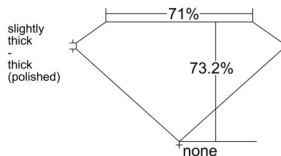

GIA®

FACSIMILE

GIA REPORT 6522645166

Verify this report at GIA.edu

GIA NATURAL DIAMOND DOSSIER®

July 02, 2025
GIA Report Number 6522645166
Shape and Cutting Style ..... Square Modified Brilliant
Measurements ..... 5.17 x 5.10 x 3.74 mm

GRADING RESULTS

Carat Weight ..... 0.90 carat
Color Grade ..... J
Clarity Grade VS2

ADDITIONAL GRADING INFORMATION

Polish ..... Excellent
Symmetry ..... Excellent
Fluorescence ..... None
Clarity Characteristics ..... Crystal
Inscription(s): GIA 6522645166

PROPORTIONS

Profile not to actual proportions

GRADING SCALES

GIA COLOR SCALE		GIA CLARITY SCALE	
COLORLESS	D	VERY VERY SLIGHTLY INCLUDED	FLAWLESS
	E		INTERNALLY FLAWLESS
	F		VVS₁
	G		VVS₂
	H		VS₁
	I		VS₂
	J		SI₁
	K		SI₂
	L		I₁
	M		I₂
NEAR COLORLESS	N	SLIGHTLY INCLUDED	I₃
	O		
	P		
	Q		
FAINT	R		
	S		
	T		
	U		
VERY LIGHT	V		
	W		
	X		
	Y		
LIGHT	Z