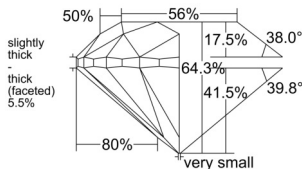

GIA®

FACSIMILE

GIA REPORT 6522644755

Verify this report at GIA.edu

GIA NATURAL DIAMOND DOSSIER®

July 01, 2025
GIA Report Number 6522644755
Shape and Cutting Style ..... Round Brilliant
Measurements ..... 5.97 - 6.04 x 3.86 mm

GRADING RESULTS

Carat Weight ..... 0.91 carat
Color Grade ..... J
Clarity Grade VVS2
Cut Grade ..... Very Good

ADDITIONAL GRADING INFORMATION

Polish ..... Excellent
Symmetry ..... Very Good
Fluorescence ..... Faint
Clarity Characteristics..... Needle, Cloud, Feather, Pinpoint
Inscription(s): GIA 6522644755

PROPORTIONS

Profile to actual proportions

GRADING SCALES

GIA
COLOR
SCALE

COLOURLESS	D
	E
	F
	G
	H
	I
NEAR COLOURLESS	J
	K
	L
FAIN	M
	N
	O
	P
VERY LIGHT	Q
	R
	S
	T
	U
	V
LIGHT	W
	X
	Y
	Z

GIA
CLARITY
SCALE

GIA
CUT
SCALE

EXCELLENT	VERY VERY SLIGHTLY INCLUDED	I₁	
			I₂
VERY GOOD	VERY SLIGHTLY INCLUDED	SI₁	
		SI₂	
GOOD	SLIGHTLY INCLUDED	I₁	
		I₂	
FAIR	VERY SLIGHTLY INCLUDED	I₃	
POOR	VERY SLIGHTLY INCLUDED