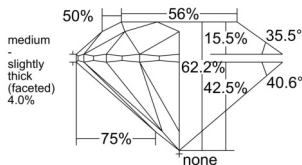

GIA®

FACSIMILE

GIA REPORT 6522635670

Verify this report at GIA.edu

GIA NATURAL DIAMOND DOSSIER®

July 09, 2025
GIA Report Number 6522635670
Shape and Cutting Style ..... Round Brilliant
Measurements ..... 5.70 - 5.73 x 3.56 mm

GRADING RESULTS

Carat Weight ..... 0.72 carat
Color Grade I
Clarity Grade S11
Cut Grade ..... Excellent

ADDITIONAL GRADING INFORMATION

Polish ..... Excellent
Symmetry ..... Excellent
Fluorescence ..... None
Clarity Characteristics ..... Cloud, Crystal
Inscription(s): GIA 6522635670

PROPORTIONS

GRADING SCALES

GIA COLOR SCALE

COLORESS	D
	E
	F
	G
	H
	I
	J
NEAR COLORESS	K
	L
FANIT	M
	N
	O
	P
VERY LIGHT	Q
	R
	S
	T
	U
	V
	W
	X
	Y
LIGHT	Z

GIA CLARITY SCALE

VERY VERY SLIGHTLY INCLUDED	FLAWLESS
	INTERNALLY FLAWLESS
VERY SLIGHTLY INCLUDED	VVS₁
	VVS₂
SLIGHTLY INCLUDED	VS₁
	VS₂
INCLUDED	SI₁
	SI₂
	I₁
	I₂
	I₃

GIA CUT SCALE

EXCELLENT
VERY GOOD
GOOD
FAIR
POOR