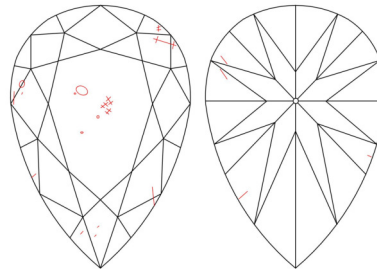

GIA NATURAL DIAMOND GRADING REPORT

June 30, 2025
 GIA Report Number *****08189
 Shape and Cutting Style Pear Brilliant
 Measurements 10.27 x 6.43 x 3.97 mm

GRADING RESULTS

Carat Weight 1.55 carat
 Color Grade K
 Clarity Grade SI2

ADDITIONAL GRADING INFORMATION

Polish Excellent
 Symmetry Excellent
 Fluorescence None
 Inscription(s): GIA *****08189
Comments: Pinpoints are not shown. Surface graining is not shown.

PROPORTIONS

Profile not to actual proportions

CLARITY CHARACTERISTICS

KEY TO SYMBOLS*

- Crystal
- ~ Feather
- ↗ Twinning Wisp
- \\ Needle

* Red symbols denote internal characteristics (inclusions). Green or black symbols denote external characteristics (blemishes). Diagram is an approximate representation of the diamond, and symbols shown indicate type, position, and approximate size of clarity characteristics. All clarity characteristics may not be shown. Details of finish are not shown.