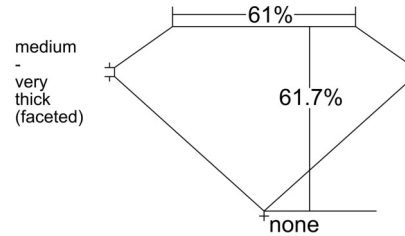

GIA NATURAL DIAMOND GRADING REPORT

June 30, 2025
 GIA Report Number *****08189
 Shape and Cutting Style Pear Brilliant
 Measurements 10.27 x 6.43 x 3.97 mm

GRADING RESULTS

Carat Weight 1.55 carat
 Color Grade K
 Clarity Grade SI2

ADDITIONAL GRADING INFORMATION

Polish Excellent
 Symmetry Excellent
 Fluorescence None
 Inscription(s): GIA *****08189
Comments: Pinpoints are not shown. Surface graining is not shown.

PROPORTIONS

Profile not to actual proportions

CLARITY CHARACTERISTICS

KEY TO SYMBOLS*

- Crystal
- ~ Feather
- ↗ Twinning Wisp
- \\ Needle

* Red symbols denote internal characteristics (inclusions). Green or black symbols denote external characteristics (blemishes). Diagram is an approximate representation of the diamond, and symbols shown indicate type, position, and approximate size of clarity characteristics. All clarity characteristics may not be shown. Details of finish are not shown.