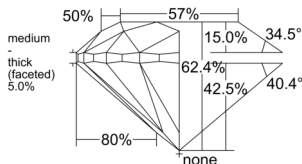

GIA®

FACSIMILE

GIA REPORT 6522608121

Verify this report at GIA.edu

GIA NATURAL DIAMOND DOSSIER®

July 07, 2025
GIA Report Number 6522608121
Shape and Cutting Style ..... Round Brilliant
Measurements ..... 4.63 - 4.68 x 2.90 mm

GRADING RESULTS

Carat Weight ..... 0.40 carat
Color Grade ..... D
Clarity Grade S11
Cut Grade ..... Very Good

ADDITIONAL GRADING INFORMATION

Polish ..... Excellent
Symmetry ..... Very Good
Fluorescence ..... None
Clarity Characteristics.. Crystal, Feather, Cloud, Indented Natural
Inscription(s): GIA 6522608121

PROPORTIONS

GRADING SCALES

GIA COLOR SCALE	GIA CLARITY SCALE	GIA CUT SCALE	
D	FLAWLESS	EXCELLENT	
E	INTERNALLY FLAWLESS		
F		VVS₁	VERY GOOD
G	VVS₂		
H	VS₁	GOOD	
I	VS₂		
J	S1₁	FAIR	
K	S1₂		
L	I₁	POOR	
M	I₂		
N	I₃		
O			
P			
Q			
R			
S			
T			
U			
V			
W			
X			
Y			
Z