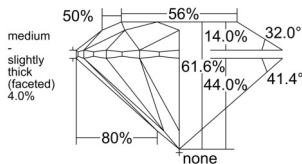

GIA®

FACSIMILE

GIA REPORT 6522589424

Verify this report at GIA.edu

GIA NATURAL DIAMOND DOSSIER®

June 24, 2025
GIA Report Number 6522589424
Shape and Cutting Style ..... Round Brilliant
Measurements ..... 5.36 - 5.39 x 3.31 mm

GRADING RESULTS

Carat Weight ..... 0.58 carat
Color Grade I
Clarity Grade VS1
Cut Grade ..... Excellent

ADDITIONAL GRADING INFORMATION

Polish ..... Excellent
Symmetry ..... Excellent
Fluorescence ..... None
Clarity Characteristics ..... Cloud
Inscription(s): GIA 6522589424

PROPORTIONS

Profile to actual proportions

GRADING SCALES

GIA COLOR SCALE

COLORESS	D
	E
	F
	G
	H
	I
	J
NEAR COLORESS	K
	L
FANIT	M
	N
	O
	P
VERY LIGHT	R
	S
	T
	U
	V
	W
	X
	Y
LIGHT	Z

GIA CLARITY SCALE

VERY VERY SLIGHTLY INCLUDED	FLAWLESS
	INTERNALLY FLAWLESS
VERY SLIGHTLY INCLUDED	VVS₁
	VVS₂
SLIGHTLY INCLUDED	VS₁
	VS₂
INCLUDED	SI₁
	SI₂
	I₁
	I₂
	I₃

GIA CUT SCALE

EXCELLENT
VERY GOOD
GOOD
FAIR
POOR