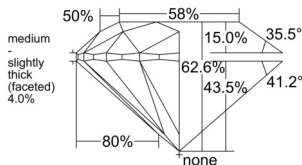

GIA®

FACSIMILE

GIA REPORT 6522582639

Verify this report at GIA.edu

GIA NATURAL DIAMOND DOSSIER®

June 23, 2025
GIA Report Number 6522582639
Shape and Cutting Style ..... Round Brilliant
Measurements ..... 5.33 - 5.37 x 3.35 mm

GRADING RESULTS

Carat Weight ..... 0.60 carat
Color Grade ..... F
Clarity Grade VVS2
Cut Grade ..... Excellent

ADDITIONAL GRADING INFORMATION

Polish ..... Excellent
Symmetry ..... Excellent
Fluorescence ..... Medium Blue
Clarity Characteristics ..... Pinpoint, Feather
Inscription(s): GIA 6522582639

PROPORTIONS

GRADING SCALES

GIA COLOR SCALE

COLORESS	D
	E
	F
	G
	H
	I
	J
NEAR COLORESS	K
	L
Faint	M
	N
	O
	P
	Q
	R
	S
	T
	U
	V
	W
	X
	Y
Light	Z

GIA CLARITY SCALE

FLAWLESS	VERY VERY SLIGHTLY INCLUDED	VVS₁	VVS₂	VS₁	VS₂	SI₁	SI₂	I₁	I₂	I₃	
											VERY SLIGHTLY INCLUDED

GIA CUT SCALE

EXCELLENT
VERY GOOD
GOOD
FAIR
POOR