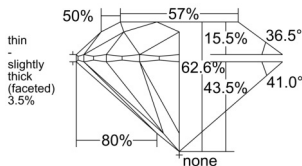

GIA®

FACSIMILE

GIA REPORT 6522581578

Verify this report at GIA.edu

GIA NATURAL DIAMOND DOSSIER®

June 23, 2025
GIA Report Number 6522581578
Shape and Cutting Style ..... Round Brilliant
Measurements ..... 4.68 - 4.71 x 2.94 mm

GRADING RESULTS

Carat Weight ..... 0.40 carat
Color Grade ..... M
Clarity Grade S11
Cut Grade ..... Excellent

ADDITIONAL GRADING INFORMATION

Polish ..... Excellent
Symmetry ..... Very Good
Fluorescence ..... Faint
Clarity Characteristics ..... Cloud, Crystal
Inscription(s): GIA 6522581578

PROPORTIONS

GRADING SCALES

GIA COLOR SCALE	GIA CLARITY SCALE	GIA CUT SCALE	
D	FLAWLESS	EXCELLENT	
E	INTERNALLY FLAWLESS		
F		VVS₁	VERY GOOD
G	VVS₂		
H	VS₁	GOOD	
I	VS₂		
J	S1₁	FAIR	
K	S1₂		
L	I₁	POOR	
M	I₂		
N	I₃		
O			
P			
Q			
R			
S			
T			
U			
V			
W			
X			
Y			
Z