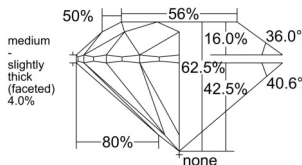

GIA®

FACSIMILE

GIA REPORT 6522555309

Verify this report at GIA.edu

GIA NATURAL DIAMOND DOSSIER®

June 20, 2025
GIA Report Number 6522555309
Shape and Cutting Style ..... Round Brilliant
Measurements ..... 4.24 - 4.27 x 2.66 mm

GRADING RESULTS

Carat Weight ..... 0.30 carat
Color Grade ..... F
Clarity Grade VS2
Cut Grade ..... Very Good

ADDITIONAL GRADING INFORMATION

Polish ..... Excellent
Symmetry ..... Very Good
Fluorescence ..... None
Clarity Characteristics..... Feather, Cavity, Cloud, Crystal
Inscription(s): GIA 6522555309

PROPORTIONS

GRADING SCALES

GIA COLOR SCALE

COLORLESS	D
	E
	F
	G
	H
	I
	J
NEAR COLORLESS	K
	L
Faint	M
	N
	O
	P
	R
	S
	T
	U
	V
	W
	X
	Y
Light	Z

GIA CLARITY SCALE

FLAWLESS	INTERNAL FLAWLESS	
		FLAWLESS
VERY VERY SLIGHTLY INCLUDED	VVS₁	
	VVS₂	
VERY SLIGHTLY INCLUDED	VS₁	
	VS₂	
SLIGHTLY INCLUDED	SI₁	
	SI₂	
INCLUDED	I₁	
	I₂	
	I₃	

GIA CUT SCALE

EXCELLENT
VERY GOOD
GOOD
FAIR
POOR