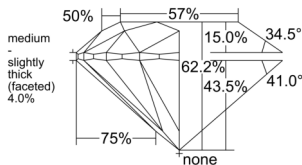

GIA®

FACSIMILE

GIA REPORT 6522550787

Verify this report at GIA.edu

GIA NATURAL DIAMOND DOSSIER®

June 19, 2025
GIA Report Number 6522550787
Shape and Cutting Style ..... Round Brilliant
Measurements ..... 5.71 - 5.74 x 3.56 mm

GRADING RESULTS

Carat Weight ..... 0.72 carat
Color Grade ..... E
Clarity Grade VS1
Cut Grade ..... Excellent

ADDITIONAL GRADING INFORMATION

Polish ..... Excellent
Symmetry ..... Excellent
Fluorescence ..... None
Clarity Characteristics..... Crystal, Cloud, Pinpoint, Needle
Inspection(s): GIA 6522550787

PROPORTIONS

GRADING SCALES

GIA COLOR SCALE	GIA CLARITY SCALE	GIA CUT SCALE	
D	FLAWLESS	EXCELLENT	
E	INTERNALLY FLAWLESS		
F		VVS₁	VERY GOOD
G	VVS₂		
H	VS₁	GOOD	
I	VS₂		
J	SI₁	FAIR	
K	SI₂		
L	I₁	POOR	
M			
N			
O	I₂		
P			
Q			
R	I₃		
S			
T			
U			
V			
W			
X			
Y			
Z