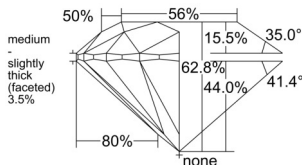

GIA®

FACSIMILE

GIA REPORT 6522542635

Verify this report at GIA.edu

GIA NATURAL DIAMOND DOSSIER®

June 19, 2025
GIA Report Number 6522542635
Shape and Cutting Style ..... Round Brilliant
Measurements ..... 5.18 - 5.20 x 3.26 mm

GRADING RESULTS

Carat Weight ..... 0.54 carat
Color Grade ..... J
Clarity Grade VVS1
Cut Grade ..... Excellent

ADDITIONAL GRADING INFORMATION

Polish ..... Excellent
Symmetry ..... Excellent
Fluorescence ..... Faint
Clarity Characteristics..... Pinpoint, Feather, Indented Natural
Inscription(s): GIA 6522542635

PROPORTIONS

Profile to actual proportions