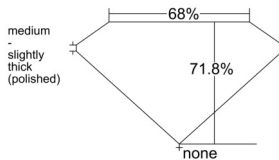

GIA®

FACSIMILE

GIA REPORT 6522542230

Verify this report at GIA.edu

GIA NATURAL DIAMOND DOSSIER®

June 18, 2025
GIA Report Number 6522542230
Shape and Cutting Style ..... **Square Modified Brilliant**
Measurements ..... 3.46 x 3.39 x 2.43 mm

GRADING RESULTS

Carat Weight ..... 0.23 carat
Color Grade ..... **F**
Clarity Grade **VVS1**

ADDITIONAL GRADING INFORMATION

Polish ..... **Excellent**
Symmetry ..... **Very Good**
Fluorescence ..... **Faint**
Clarity Characteristics..... **Cloud, Pinpoint, Needle, Feather**
Inscription(s): GIA 6522542230

PROPORTIONS

Profile not to actual proportions

GRADING SCALES

GIA COLOR SCALE		GIA CLARITY SCALE			
COLORLESS	D	VERY VERY SLIGHTLY INCLUDED	FLAWLESS		
	E		INTERNALLY FLAWLESS		
	F		VVS₁		
	NEAR COLORLESS	G	VERY SLIGHTLY INCLUDED	VVS₂	
		H		VS₁	
		FAINT	I	SLIGHTLY INCLUDED	VS₂
			J		SI₁
			K		SI₂
	LIGHT	L	INCLUDED	I₁	
		M		I₂	
N		I₃			
O					
P					
Q					
R