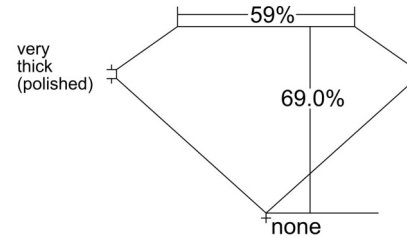

GIA NATURAL DIAMOND GRADING REPORT

July 08, 2025
 GIA Report Number 6522502950
 Shape and Cutting Style Cut-Cornered Rectangular
 Modified Brilliant
 Measurements 6.17 x 5.03 x 3.47 mm

GRADING RESULTS

Carat Weight 1.03 carat
 Color Grade N
 Clarity Grade VS2

ADDITIONAL GRADING INFORMATION

Polish Excellent
 Symmetry Very Good
 Fluorescence Faint
 Inscription(s): GIA 6522502950

PROPORTIONS

Profile not to actual proportions

CLARITY CHARACTERISTICS

KEY TO SYMBOLS*
 Feather