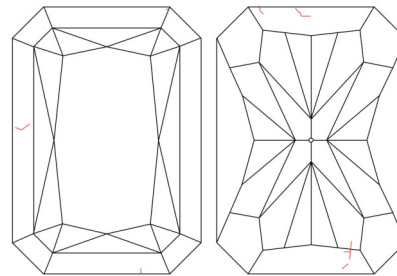

GIA NATURAL DIAMOND GRADING REPORT

July 08, 2025
 GIA Report Number 6522502950
 Shape and Cutting Style Cut-Cornered Rectangular
 Modified Brilliant
 Measurements 6.17 x 5.03 x 3.47 mm

GRADING RESULTS

Carat Weight 1.03 carat
 Color Grade N
 Clarity Grade VS2

ADDITIONAL GRADING INFORMATION

Polish Excellent
 Symmetry Very Good
 Fluorescence Faint
 Inscription(s): GIA 6522502950

PROPORTIONS

Profile not to actual proportions

CLARITY CHARACTERISTICS

KEY TO SYMBOLS*
 Feather